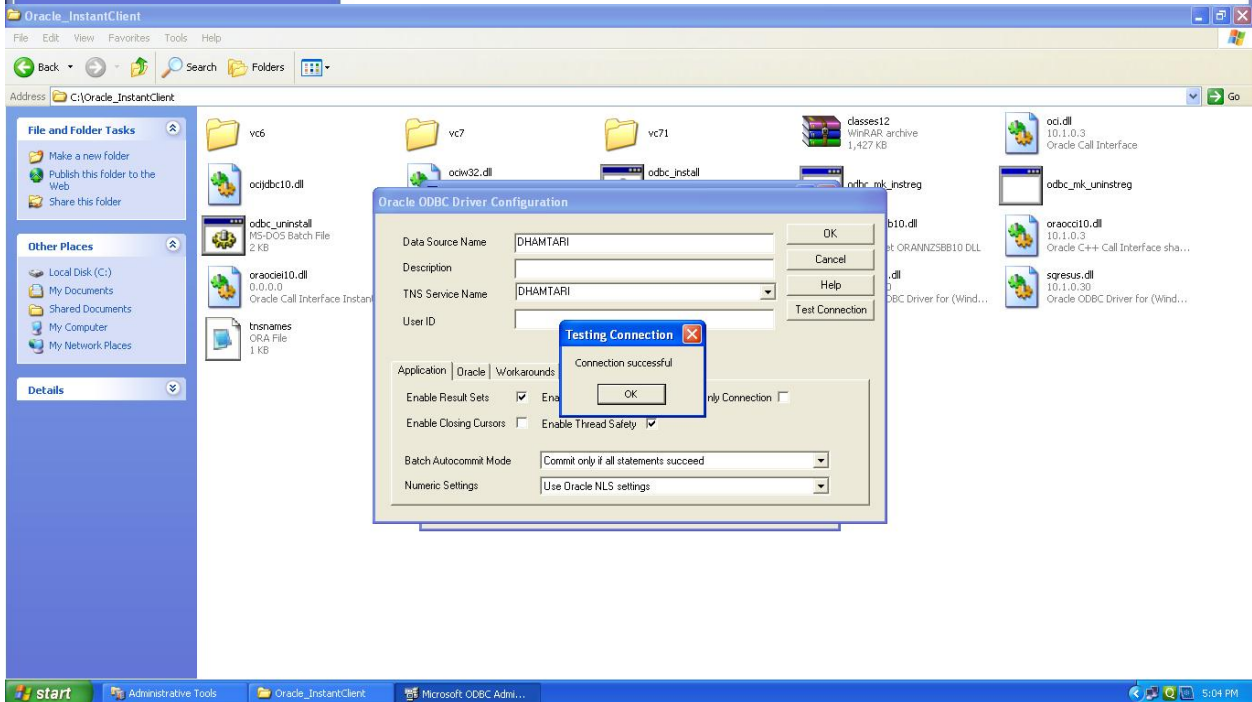

Click Test Connection Button And type user name and Password and Click OK Button