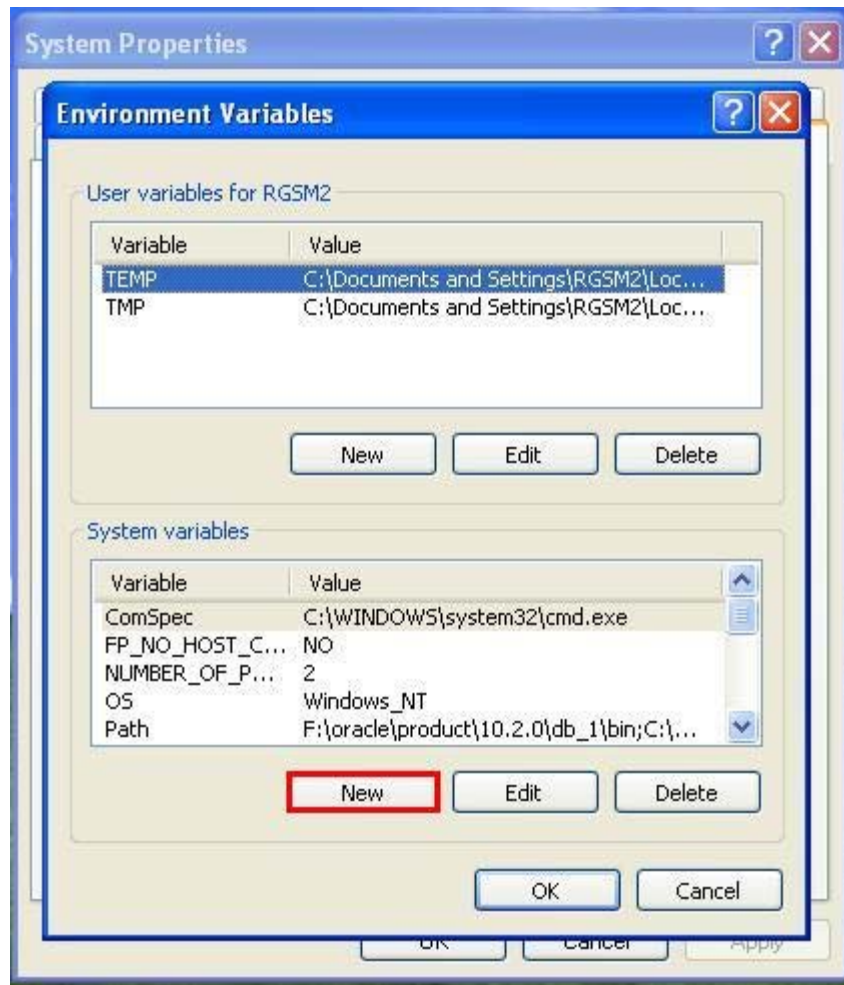

step 5 – type variable name “TNS_ADMIN” and variable value “C:\Oracle_InstantClient “ and click ok button then click ok button and then click ok button