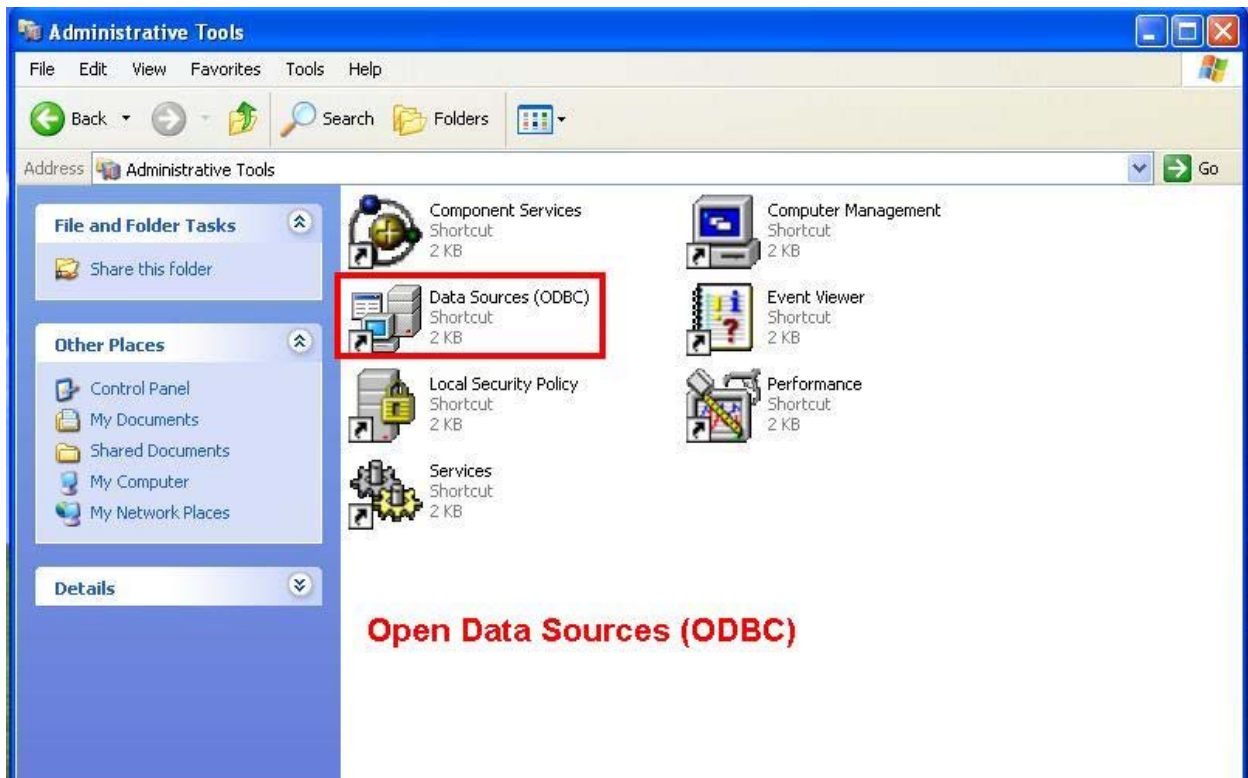

step 9 – open data sources (ODBC)