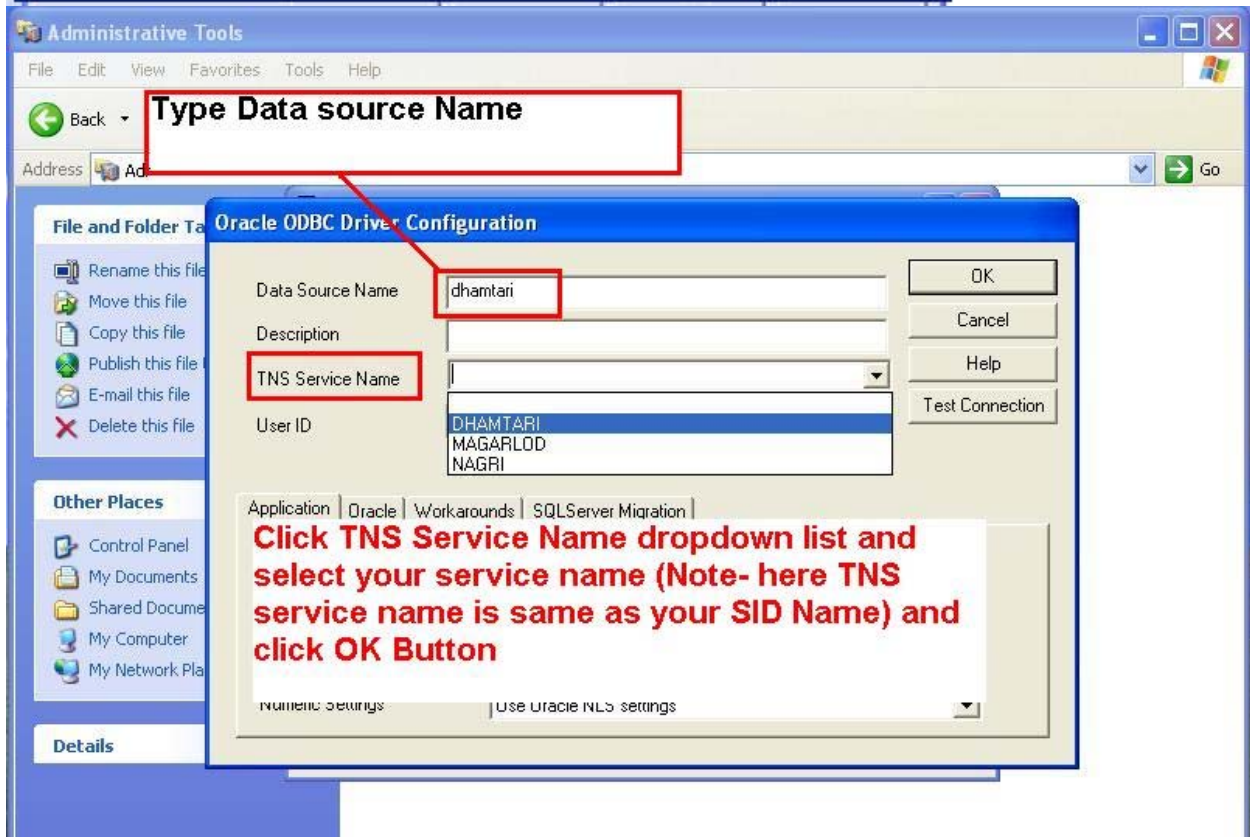

step 6 – now goto C:\Oracle_InstantClient directory and run odbc_install.bat (that run only few second and close automatically) then close all programs if you run and reboot your system

step 8 – goto control panel and open administrative tools

step 9 – open data sources (ODBC)

Click Test Connection Button And type user name and Password and Click OK Button

Unified - D I S E - School selection - 22133000101 (GOVT P. S. DHORABHATA)

Data Output Rows Report Card Exit