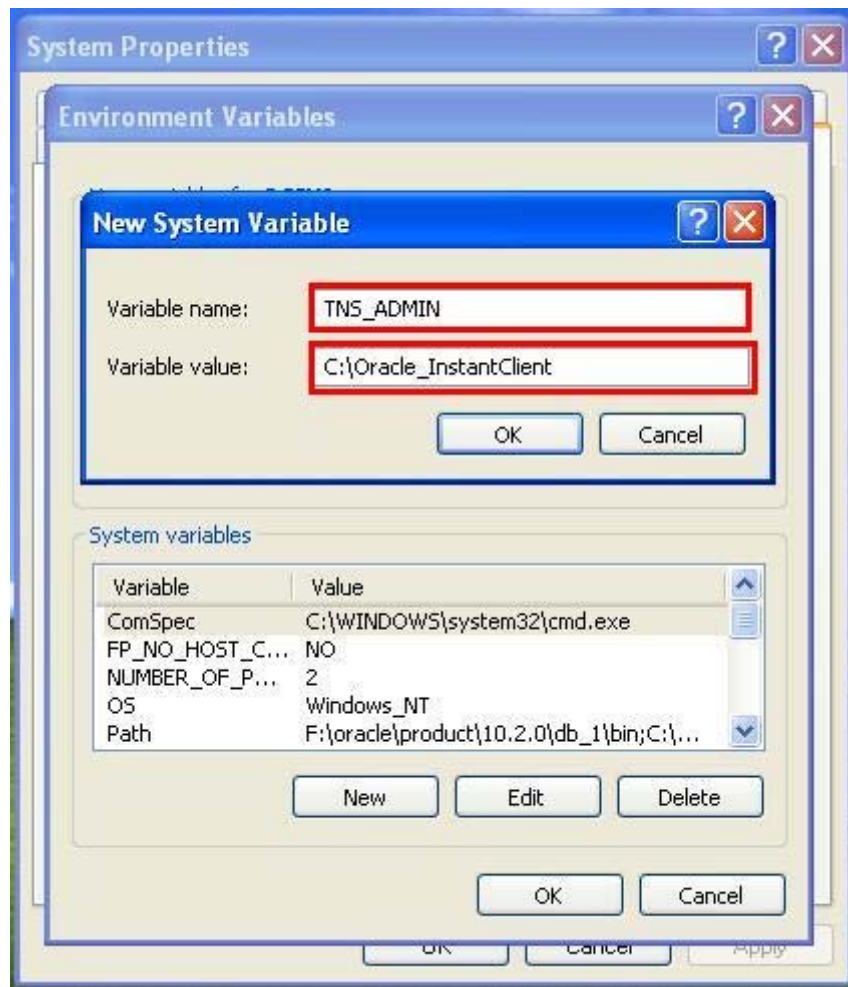

link=

step 2 - Right Click on my computer icon and click properties option. click advanced tab .

step 3 - click environment variable button.

step 4 – click new button from system variables group

step 5 – type variable name “TNS_ADMIN” and variable value “C:\Oracle_InstantClient “ and click ok button then click ok button and then click ok button