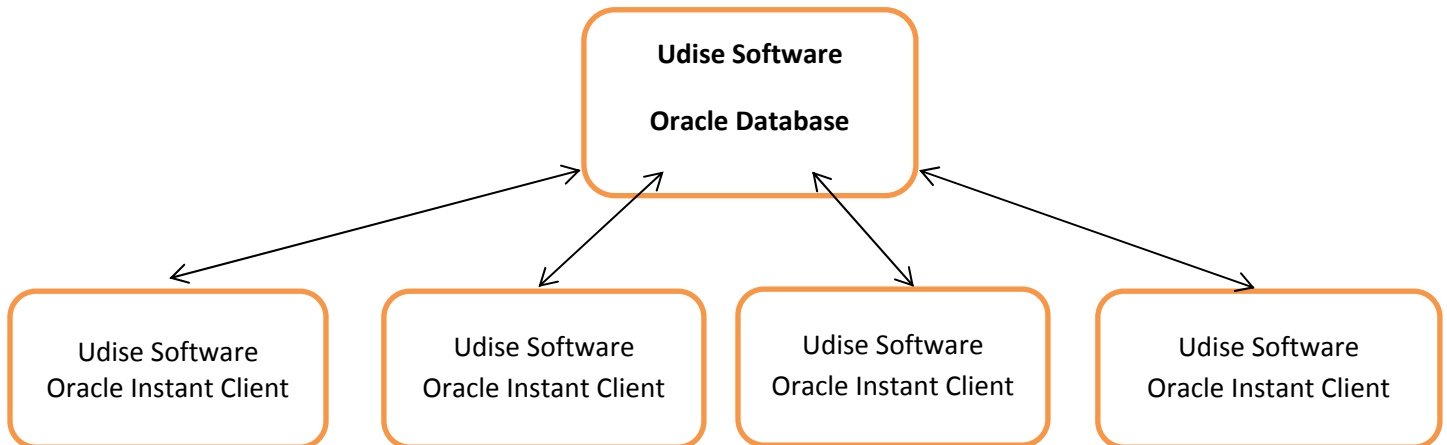

IMPROVE YOUR UDISE DATA ENTRY USING NETWORK COMPUTER

Hello Friends My Team is Found new Technique to Enter udise data in network computer. This technique is based on Server Client Model .SERVER SYSTEM

CLIENT SYSTEMS

link=

step 2 - Right Click on my computer icon and click properties option. click advanced tab .

step 3 - click environment variable button.

step 4 – click new button from system variables group

step 5 – type variable name “TNS_ADMIN” and variable value “C:\Oracle_InstantClient “ and click ok button then click ok button and then click ok button