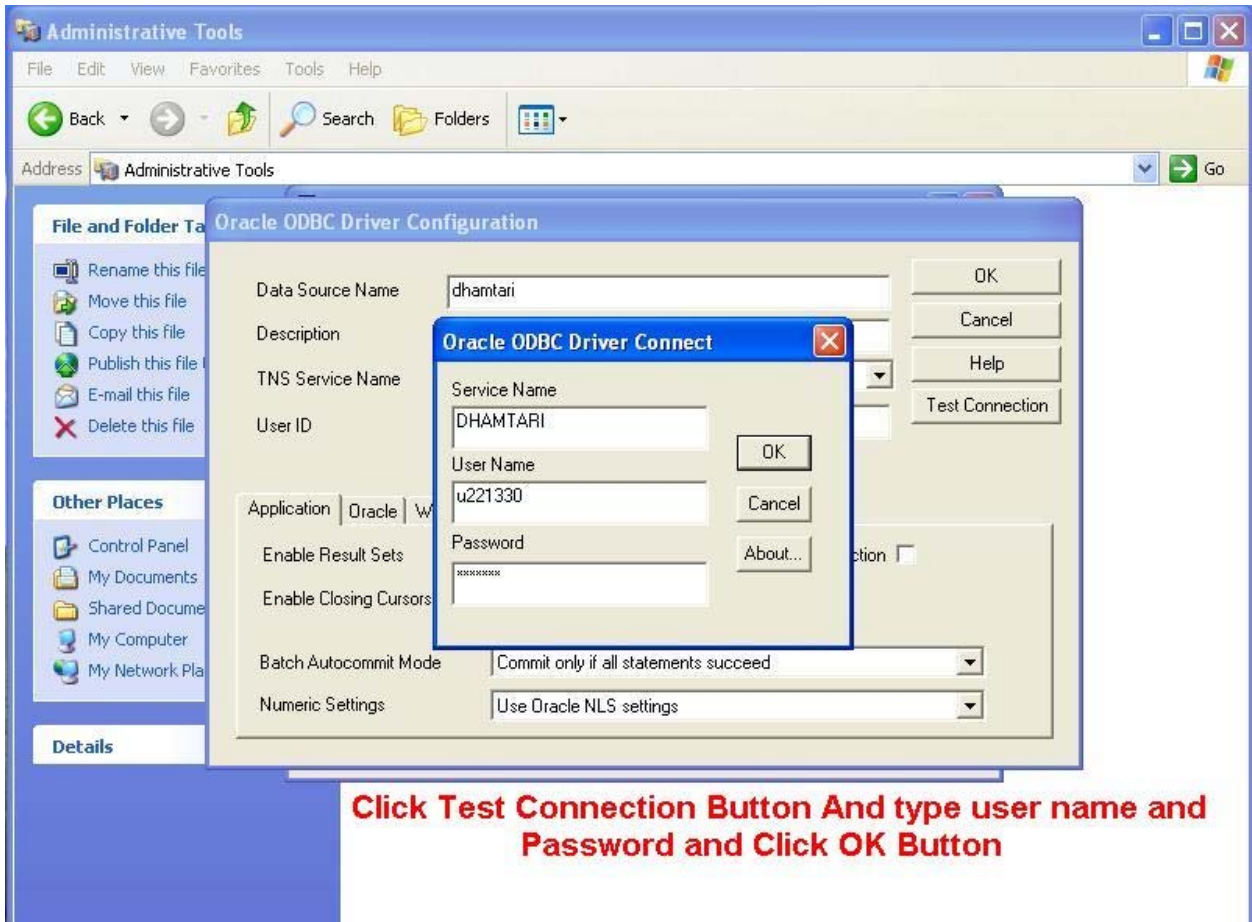

Click Test Connection Button And type user name and Password and Click OK Button